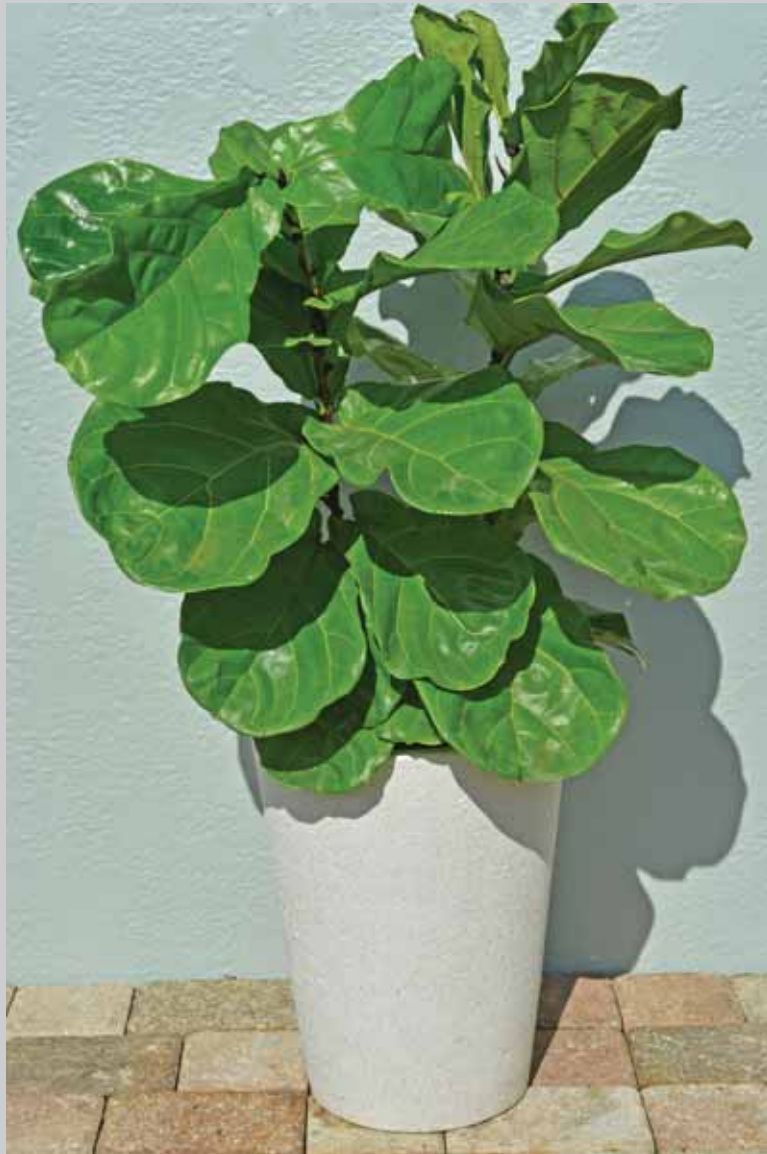

Atlantic Pottery

Urban Lite Collection

With a combination of classic lines and modern architectural elements, the Urban Lite Collection is a perfect accent to your modern industrial design. Made from a combination of concrete and fiberglass resin, these new planters are durable yet lighter than traditional cast concrete. The textured finish is not painted on, but a result of the natural coloration of the cement and aggregates used to produce these contemporary planters.

Low Bowl

Item #	Size	Outside Diameter	Inside Diameter	Height	Base Diameter	Estimated Weight (lbs)
AP - 47167	Small	19½	16½	6½	14	20
AP - 47167	Medium	23	19½	8	14½	28
AP - 47167	Large	28	24	10	18	55

Egg Pot