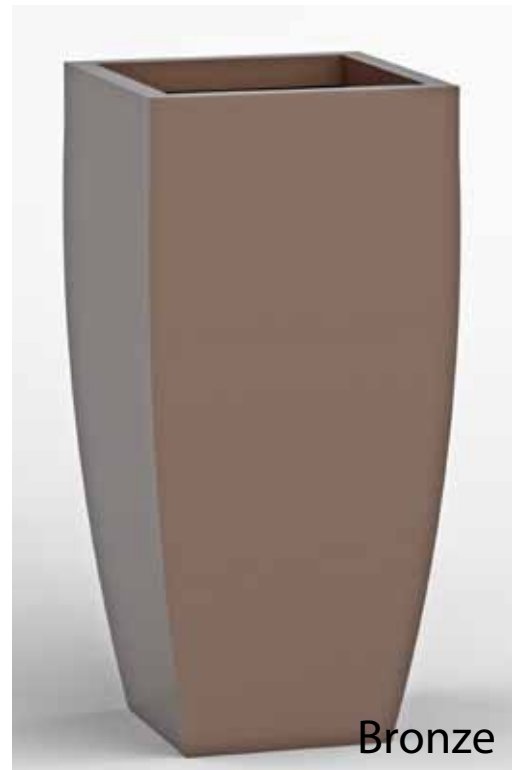

Taperus Tall Square

Item #	Outside Diameter	Inside Diameter	Height	Base Diameter	Nursery Grow Pot
AP - 55 9535 22	12.00	10.00	22.25	8.00	
AP - 55 9535 30	15.75	14.00	29.75	10.50	
AP - 55 9535 36	18.00	14.75	36.25	12.50	
AP - 55 9535 42	19.50	16.25	41.75	13.50